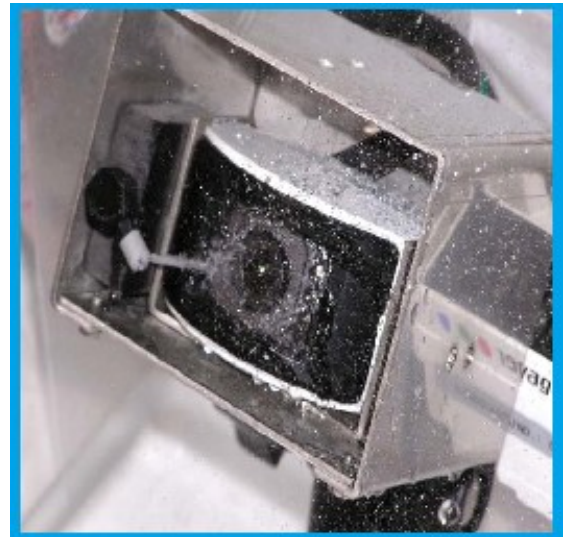

ELECTRIC CAMWASH SYSTEM

PROVIX.NET
Now I CAN SEE!

Cleans the Camera lens of DIRT, ICE, DUST & SNOW ★

**TO ENHANCE MOBILE
SAFETY, KEEP YOUR
CAMERA LENS CLEAN
WITH A SIMPLE PUSH OF A
BUTTON!**

FEATURES:

- * EASY TO INSTALL
- * USES *PRESSURE & WASHER FLUID* TO CLEAN CAMERA LENS WITHOUT SCRATCHING THE LENS
 - USES WASHER FLUID FOR YEAR ROUND OPERATION
- * 12 VOLT HIGH PRESSURE PUMP
- * 1 GALLON RESERVOIR WITH MOUNTING HARDWARE
- * MOMENTARY ROCKER SWITCH
- * 30 FOOT ELECTRIC HARNESS & TUBING KIT
 - COMES AS A KIT WITH 30 FOOT HARNESS, OR CUSTOM LENGTHS ARE AVAILABLE
- * OPTIONAL NEMA BOX FOR EASE OF MOUNTING
- * ADD UP TO FOUR OPTIONAL NOZZLES PER KIT
- * ADD AN OPTIONAL TIMER FOR AUTOMATIC CLEANING
- * ADD A STAINLESS STEEL BOX FOR MOUNTING ON THE SIDE OF OR UNDER SIDE OF PLOW/
DUMP TRUCKS